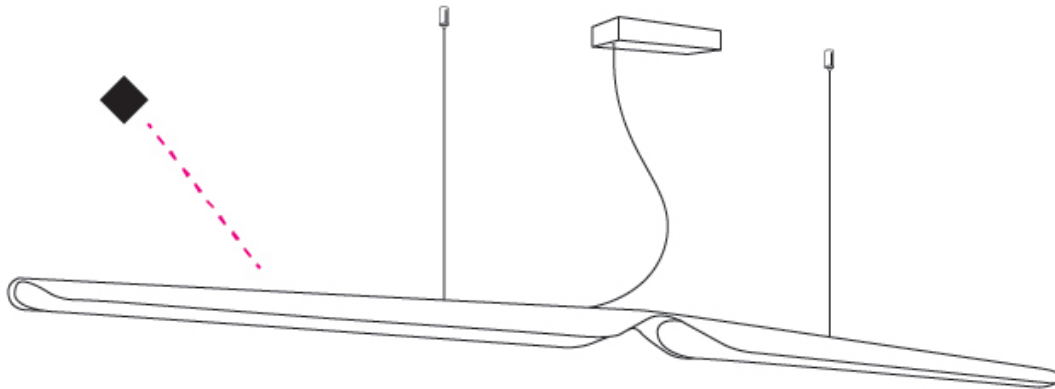

SWAN SUSPENSION

D71022-

PROJECT

TYPE

SPECIFIER

QUANTITY

DATE

D